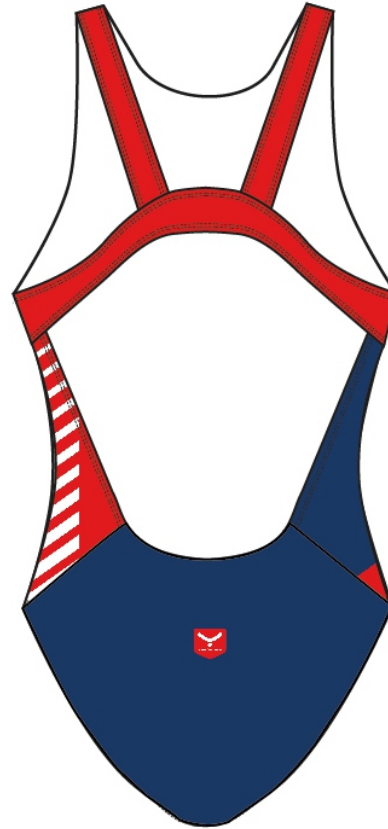

COLORES PRINCIPALES/  
MAIN COLOURS

CREMALLERA/ZIPPER  
NEGRO/BLACK

COLOR HILO/THREAD COLOR  
AZUL 287

**COLORES PRINCIPALES/  
MAIN COLOURS**

 P485

 P288

**COLOR HILO/THREAD COLOR**

**AZUL 287**

---

COLORES PRINCIPALES/  
MAIN COLOURS

 P485

 P288

COLORES PRINCIPALES/  
MAIN COLOURS

CORDON/CORD

COLOR HILO/THREAD COLOR